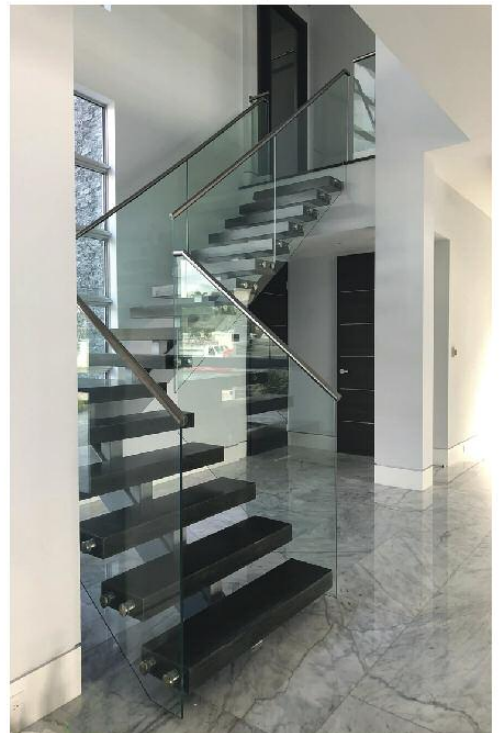

Frameless Shower Doors | Glass Tables | Custom-size Mirrors | Custom Glass Railing | Hardware

Simply
Elegant
Contemporary
&
Stylish

Huge Selection, Superb Service - LaRue has your New Look!

As a Complete Home Design Center we have everything you need - living room, dining room, bedroom and patio furniture. All you need to finish any room including area rugs, occasional tables, lamps, accent chairs, fireplaces, accessories & wall art...