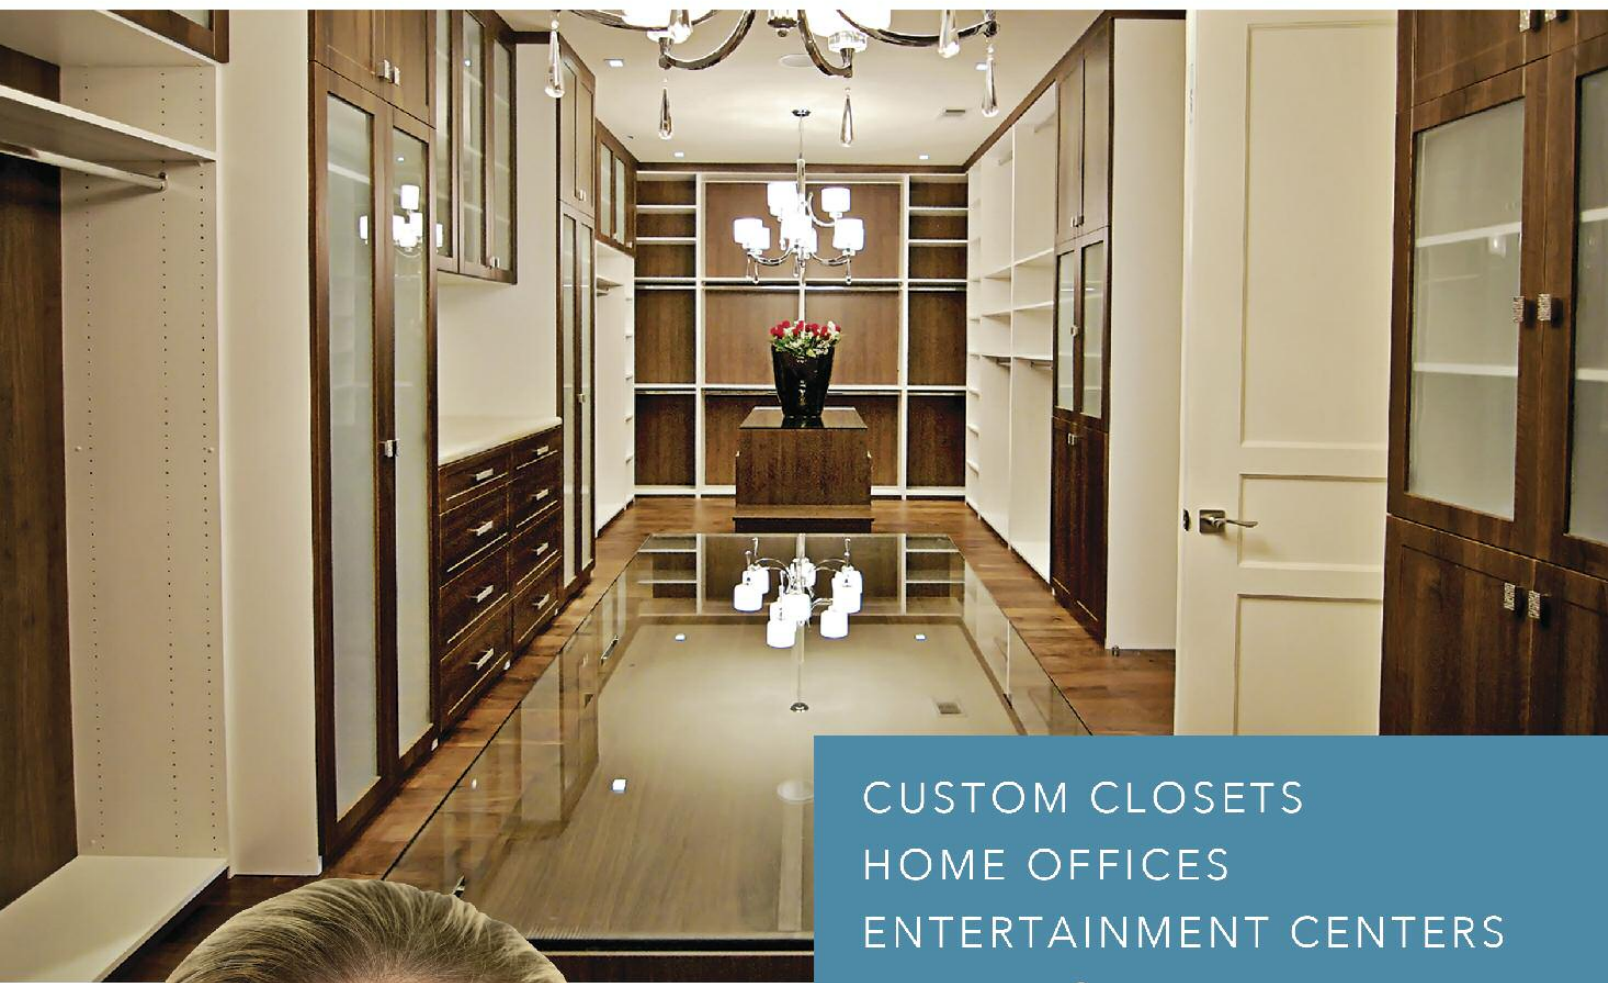

CUSTOM CLOSETS
HOME OFFICES
ENTERTAINMENT CENTERS
PANTRIES
GARAGE SYSTEMS & MORE