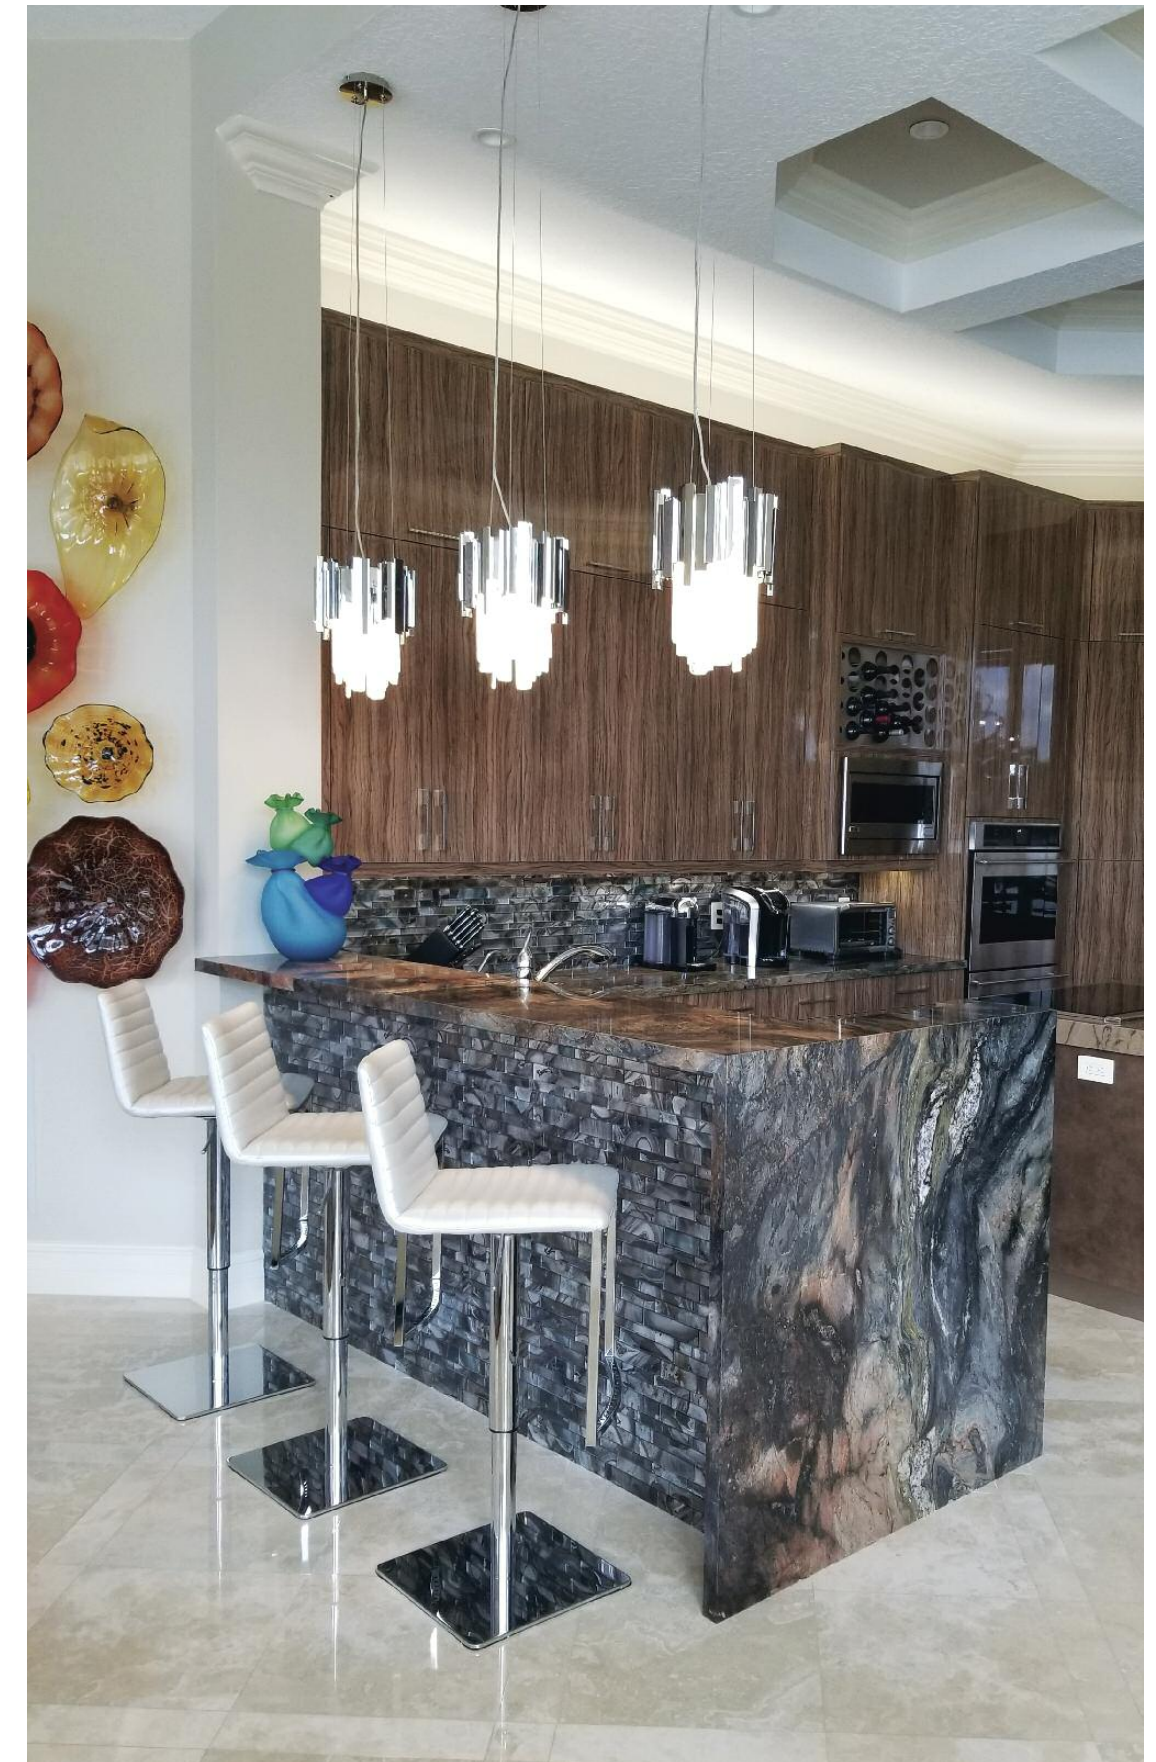

This "breakfast" area was a very important space in this project. It is used as the main eating area for all meals. An "Elegant" theme was carried throughout this open floor plan. The Fine Art Chandelier sparkled beautifully in this space and complemented the crackled glass table top and polished chrome Swaim base. The Italian tufted chairs added an incredible flare to this setting while maintaining a feeling of elegance. Mirrored mosaic was installed in the niche to enhance the art.

The "kitchen" flowed beautifully off of the family room and breakfast area. Two high-gloss Lux Italian cabinetry finishes were used to break up the space as well as a combination of two different quartzites. The backsplash and bar face was done in glass mosaic tiles. The waterfall edge created a wonderfully dramatic feel to the bar.

The final touch was created by adding the bar pendant lighting, which was comprised of polished chrome and frosted glass.

This home is an exemplary model of elegant design while exuding a cozy ambience for the family, which is what Goode is known for.

-THE END-